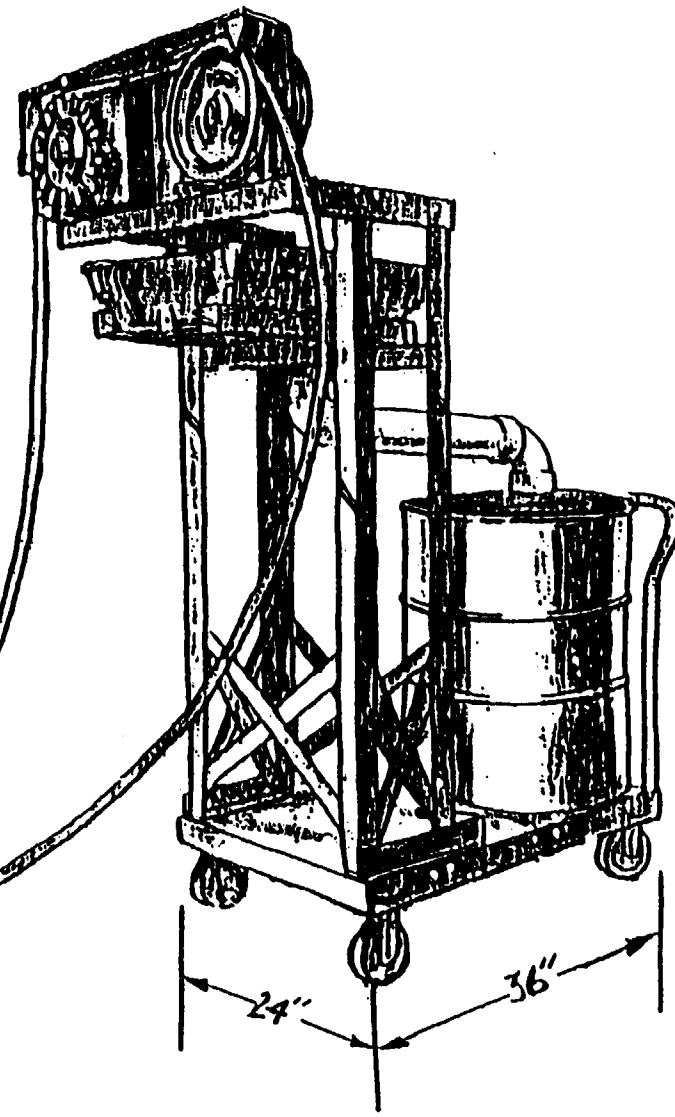

SKIMMER IS PULLED BACK POSITION FOR SERVICING.

GV SKIMMER

5015 SAFETY COVER

COLLECTOR TUBE

SP - SLUDGE PAN

ANGLE FRAME FLOOR MOUNT. SEE DWG. 780407

60"

52 1/8"

3" N.P.T. PIPE OIL TO STORAGE.

CART 24" X 36"

BOLT ANGLE 11° TO CART

WEIGHTS

24"

36"

OILSKIMMERS, INC. **D30**
 ANGLE FRAME CART MOUNT