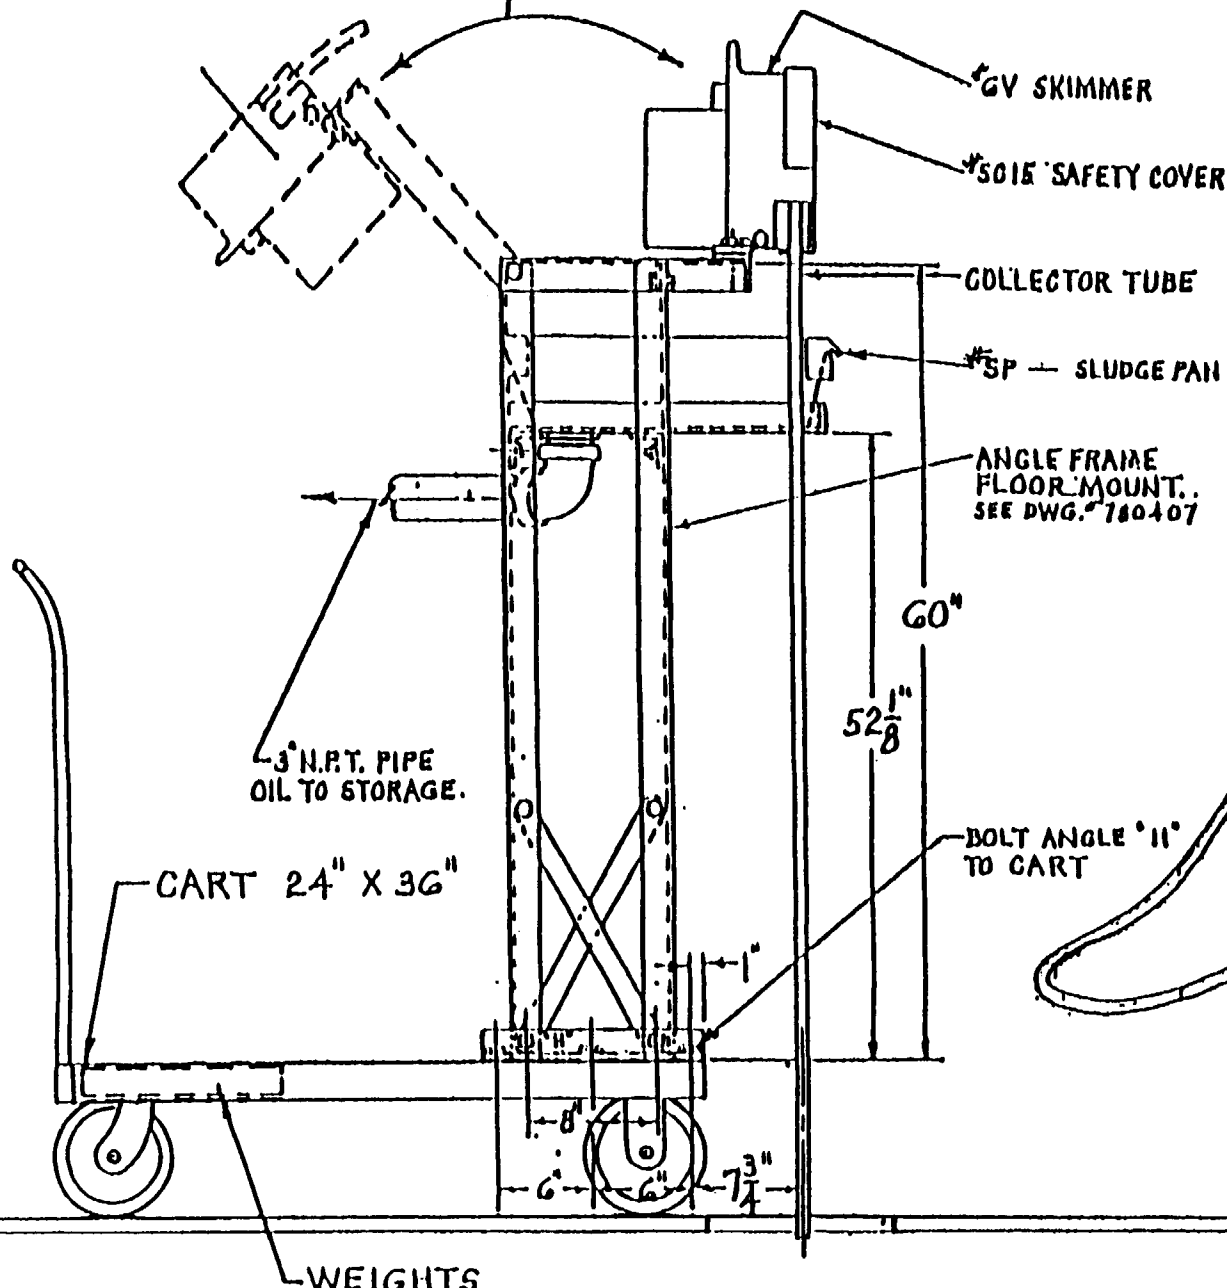

SKIMMER IS PULLED BACK POSITION FOR SERVICING.

GV SKIMMER

5015 SAFETY COVER

COLLECTOR TUBE

SP - SLUDGE PAN

ANGLE FRAME FLOOR MOUNT. SEE DWG. 780407

60"

52 1/8"

3" N.P.T. PIPE OIL TO STORAGE.

CART 24" X 36"

BOLT ANGLE 11° TO CART

WEIGHTS

24"

36"

OILSKIMMERS, INC. **D30**
 ANGLE FRAME CART MOUNT